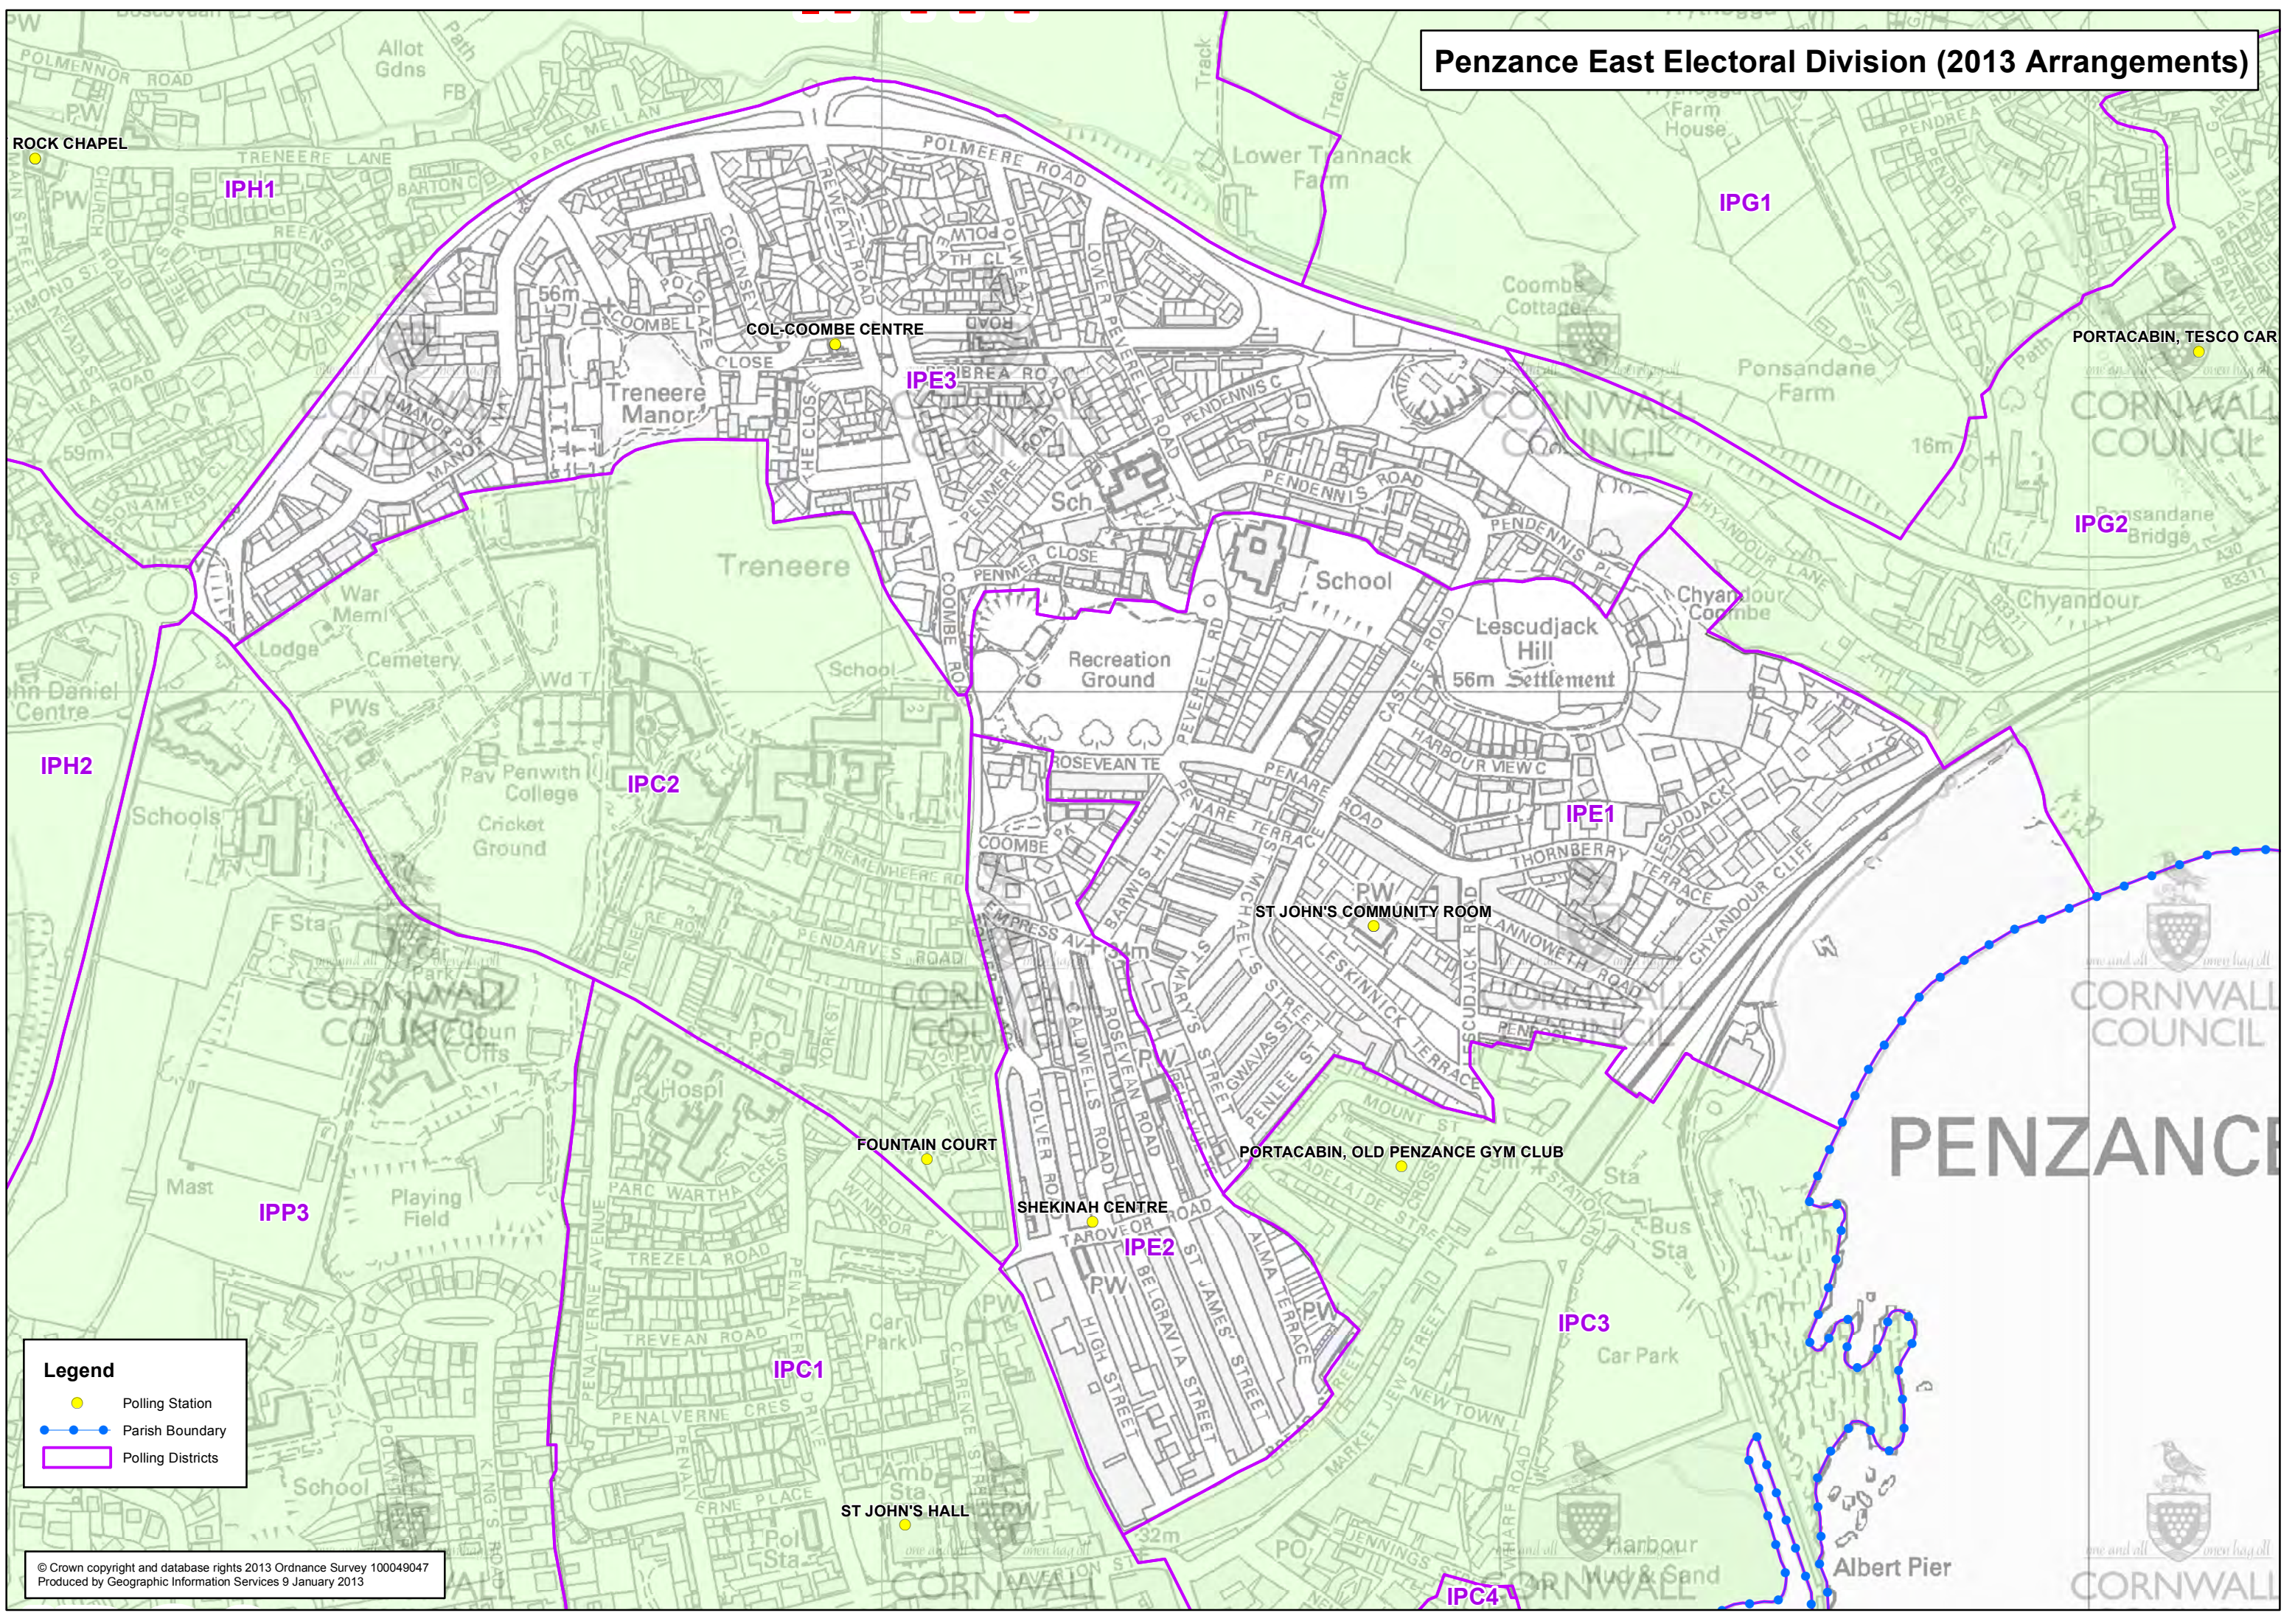

# Penzance East Electoral Division (2013 Arrangements)

**Legend**

- Polling Station
- Parish Boundary
- Polling Districts

© Crown copyright and database rights 2013 Ordnance Survey 100049047  
Produced by Geographic Information Services 9 January 2013